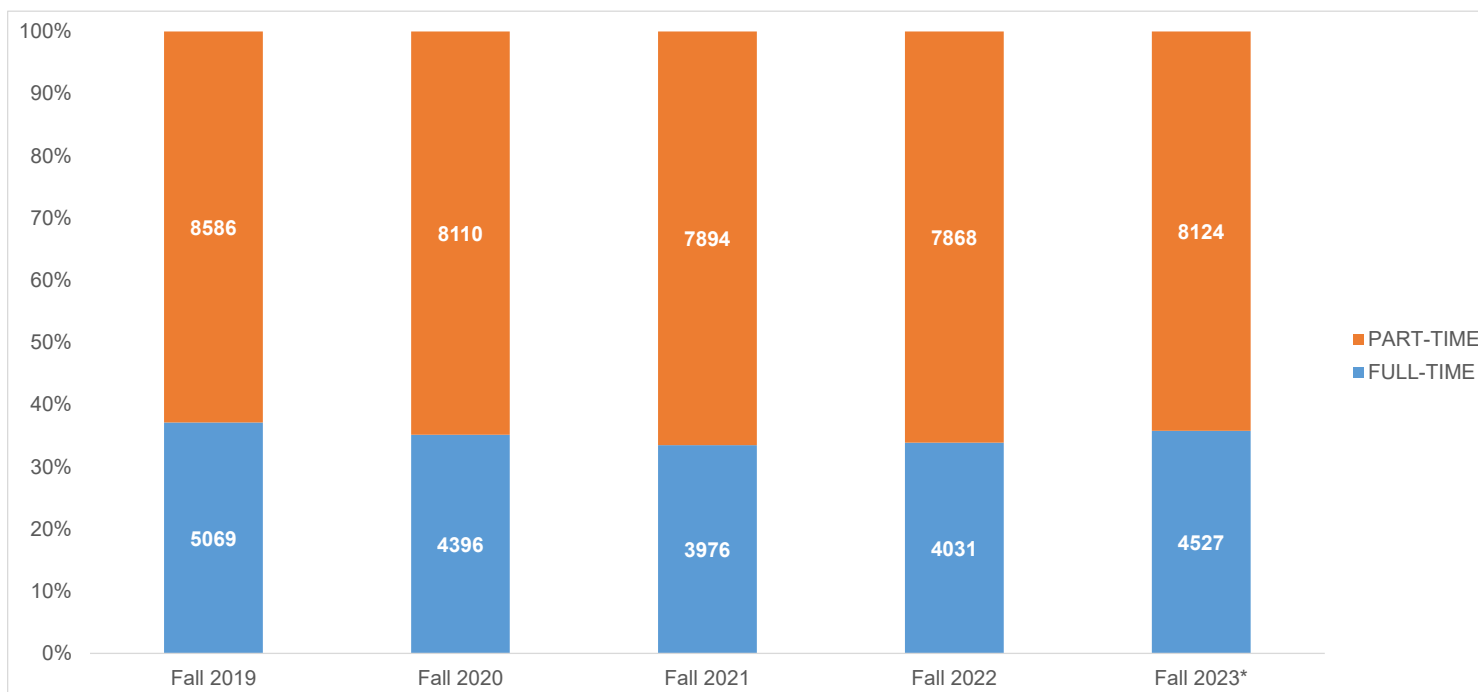

Full-Time / Part-Time Status

	Headcount					Percentage of Headcount				
	Fall 2019	Fall 2020	Fall 2021	Fall 2022	Fall 2023*	Fall 2019	Fall 2020	Fall 2021	Fall 2022	Fall 2023*
FULL-TIME	5069	4396	3976	4031	4527	37%	35%	33%	34%	36%
PART-TIME	8586	8110	7894	7868	8124	63%	65%	67%	66%	64%
Grand Total	13655	12506	11870	11899	12651					

*All data is based on official End of Term numbers, when available. Fall 2023 data is provided as of census, September 13, 2023.

Full-Time / Part-Time Status by Campus

		Headcount					Percentage of Headcount by Campus				
		Fall 2019	Fall 2020	Fall 2021	Fall 2022	Fall 2023*	Fall 2019	Fall 2020	Fall 2021	Fall 2022	Fall 2023*
Centennial	FULL-TIME	2232	1775	1467	1468	1866	47%	43%	42%	42%	46%
	PART-TIME	2469	2341	2032	2015	2156	53%	57%	58%	58%	54%
Creekside&UCHealth	FULL-TIME	9	14	5	0	0	100%	74%	50%		
	PART-TIME	0	5	5	0	0	0%	26%	50%		
Downtown Studio	FULL-TIME	289	108	114	92	86	33%	30%	29%	33%	35%
	PART-TIME	590	248	276	191	163	67%	70%	71%	67%	65%
Healthcare Ed Simulation	FULL-TIME	122	170	176	256	356	53%	60%	57%	63%	73%
	PART-TIME	109	115	133	148	132	47%	40%	43%	37%	27%
High School	FULL-TIME	62	50	65	66	53	5%	4%	5%	5%	4%
	PART-TIME	1157	1197	1162	1225	1254	95%	96%	95%	95%	96%
Rampart Range	FULL-TIME	1361	958	872	814	938	43%	43%	43%	43%	44%
	PART-TIME	1818	1283	1175	1058	1204	57%	57%	57%	57%	56%
Miscellaneous	FULL-TIME	39	53	46	51	17	33%	43%	37%	31%	19%
	PART-TIME	80	70	80	111	72	67%	57%	63%	69%	81%
Military	FULL-TIME	1	1	1	4	2	3%	10%	6%	15%	10%
	PART-TIME	39	9	15	22	19	98%	90%	94%	85%	90%
PPSC Online	FULL-TIME	513	636	646	831	868	31%	32%	31%	31%	31%
	PART-TIME	1167	1350	1424	1816	1960	69%	68%	69%	69%	69%
PPSC Virtual Campus	FULL-TIME			106	54	19			29%	28%	12%
	PART-TIME			256	142	142			71%	72%	88%
CCC Online	FULL-TIME	441	631	478	395	322	28%	30%	26%	26%	24%
	PART-TIME	1157	1492	1336	1140	1022	72%	70%	74%	74%	76%
Grand Total		13655	12506	11870	11899	12651					